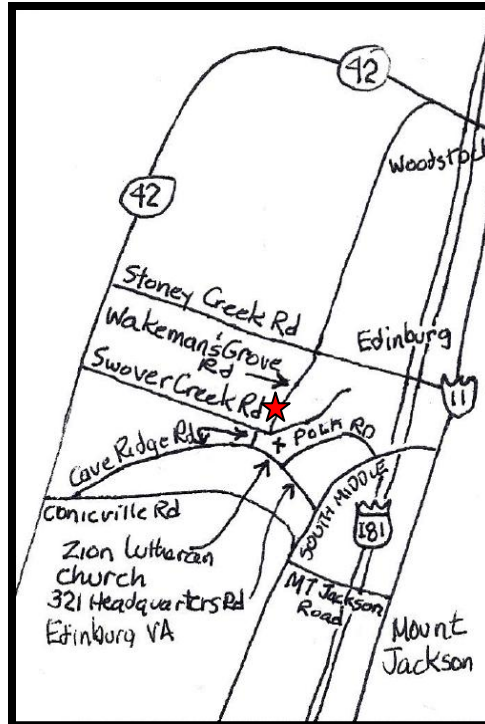

2015 – 2016 SCHEDULE

REGISTRATION

Zion Lutheran Church
Thursday, October 1
5 P.M. – 6:30 P.M.

**After October 1,
parent or guardian
MUST accompany
student to the first
regular session to register.**

FIRST SEMESTER

Oct 6, 8, 13, 15, 20, 22, 27, 29
Nov 3, 5, 10, 17, 19
Dec 1, 3, 8, 10
Jan 5, 7, 12, 14, 19, 21, 26

CLOSED: 11/24

12/15, 12/17, 12/22

SECOND SEMESTER

Feb 2, 4, 9, 11, 16, 18, 23, 25
Mar 1, 3, 8, 10, 15, 17, 29, 31
Apr 5, 7, 12, 14, 19, 21, 26, 28
May 3, 5, 10, 12**

CLOSED: 3/22, 3/24

**Doo-Dah Day

FOR MORE INFORMATION, CONTACT:

Margaret Ann Gochenour, B.S.
mag4alphavoyages@gmail.com

Jane D. Perry, M.S. Ed
atlast@shentel.net
540.477.2088